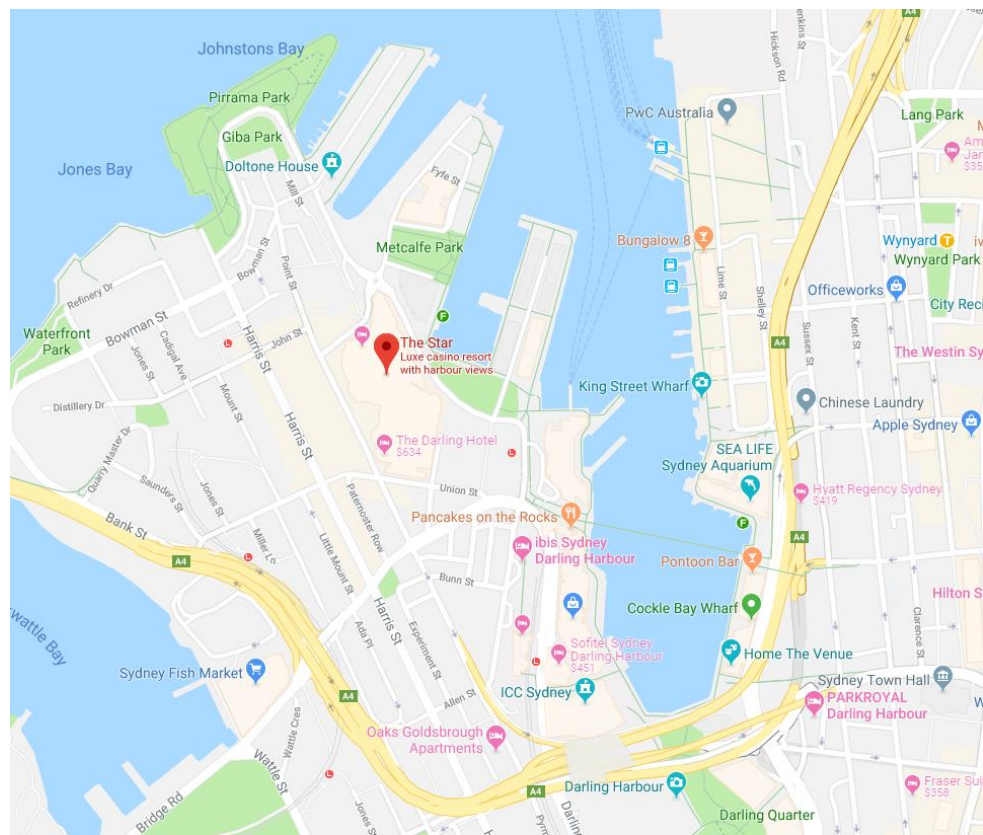

## VENUE

**The Star**  
80 Pyrmont Street  
Pyrmont NSW 2009

**Event Hall:** The Event Centre

[\[VIEW MAP HERE\]](#)