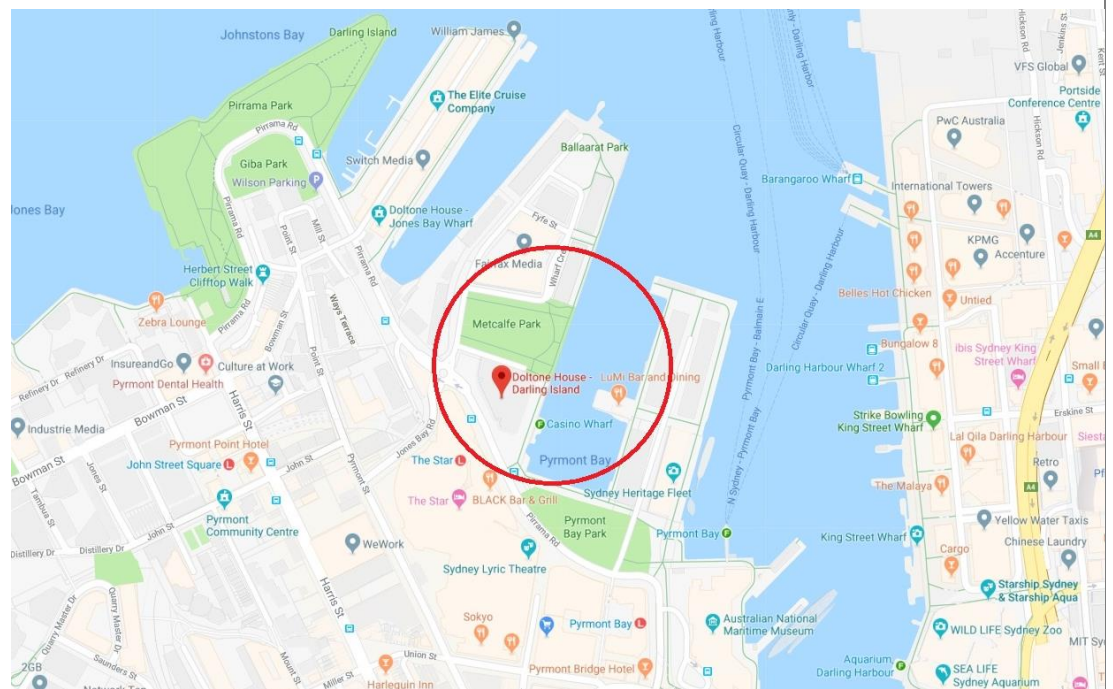

THE MENTOR INTENSIVE

29th – 30th April 2019

VENUE

Doltone House - Darling Island Wharf Venue
Ground Floor/48 Pirrama Rd
Pyrmont NSW 2009

Event Hall: North and Mid Wharf rooms

[\[VIEW MAP HERE\]](#)

REGISTRATION

Everyone must register at the event!

Monday 29th April 2019 8:15am – 9:00am

Registration location: Entry Door of North Wharf Room

We encourage you to register early to avoid the potential queues. You will be provided with a name badge and wristband at Registration. You will need to wear both items over the 2 days of the event to gain access to the event room.